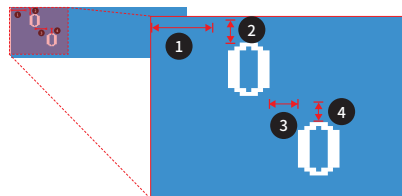

BCD-3000

Mini Customer Display

Retail

Banking

Customer Service Center

Hospital

Ideal for mPOS Display

① Horizontal ② Vertical ③ Font space ④ line space

00000 00000	Center Alignment
00000 00000	Left Alignment
00000 00000	Right Alignment

Ultra-Compact

- Approximately 287% smaller than a standard customer display
- Multiple cable paths for user convenience

User-Friendly Performance

- Flexible character alignment on display (Horizontal, vertical, font space and line space)
- Adjust alignment (Center, left and right)
- Enhanced by mono LCD with variable brightness
- 250% advanced reliability as compared BCD-1000/1100
- Simple download and display image by utility
- Angle adjustable from 0 to 35°

Hardware Compatibility

- Easy plug and play USB set up
- Compatible with all major operating systems including Android™, iOS™ and Windows®