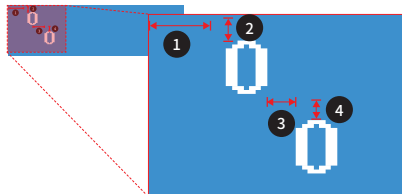

BCD-2000

Customer Display

Retail

Banking

Customer Service Center

Hospital

Fast, Easy to Read

① Horizontal ② Vertical ③ Font space ④ line space

00000	Center Alignment
00000	Left Alignment
00000	Right Alignment

Easy plug

Made for iPod iPhone iPad

Improved Performance

- Flexible character alignment on display (Horizontal, vertical, font space and line space)
- Adjust alignment (Center, left and right)
- Maximum 120 characters display
- Two character font available (8 x 16, 9 x 17)
- 250% enhanced reliability as compared BCD-1000/1100
- Simple download and display image by utility

Highly Flexible Design

- Adjustable display height
- Optional wall mount
- 13° five option angle adjustor and 360° screen rotation
- Easy connection to the host via USB cable pass-through design

Hardware Compatibility

Body Color
Ivory / Dark-Gray

Rotation Angle
Horizontal: +/-180
Vertical: 52° (5 positions)

Overall Dimension
BCD-2000A/AU: 162.5 x 97.6 x 167 ~ 521
BCD-2000N/NU: 161 x 75.8 x 153 ~ 507
BCD-2000DS: 220.4 x 105.4 x 174 ~ 528
BCD-2000WA/WAU: 162.5x 166 x 189
BCD-2000WN/WNU: 161 x 152 x 178
BCD-2000WS: 220.4 x 173 x 193