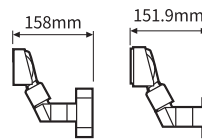

BCD-2000

Customer Display

Retail

Banking

Customer Service Center

Hospital

Fast, Easy to Read

① Horizontal ② Vertical ③ Font space ④ line space

00000	Center Alignment
00000	Left Alignment
00000	Right Alignment

Easy plug

Made for iPod iPhone iPad

Improved Performance

- Flexible character alignment on display (Horizontal, vertical, font space and line space)
- Adjust alignment (Center, left and right)
- Maximum 120 characters display
- Two character font available (8 x 16, 9 x 17)
- 250% enhanced reliability as compared BCD-1000/1100
- Simple download and display image by utility

Character Type(Set)
95 Alphanumeric,
6 International

Character Font
8 x 16, 9 x 17

Character Size
4.24 x 8.48 mm

Character Space
0.03 mm

Receive Buffer
1Kbytes

Emulation
ESC/POS, CD5220, UTC Standard,
UTC Enhance, PD6000

Body Color
Ivory / Dark-Gray

Rotation Angle
Horizontal: +/-180
Vertical: 52° (5 positions)

Overall Dimension
BCD-2000A/AU: 162.5 x 97.6 x 167 ~ 521
BCD-2000N/NU: 161 x 75.8 x 153 ~ 507
BCD-2000DS: 220.4 x 105.4 x 174 ~ 528
BCD-2000WA/WAU: 162.5x 166 x 189
BCD-2000WN/WNU: 161 x 152 x 178
BCD-2000WS: 220.4 x 173 x 193