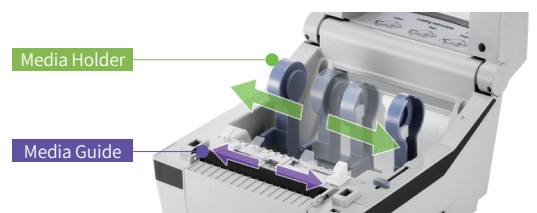

SRP-E770III

4 inch Direct Thermal

Logistics

Ticketing

Stadium
& Arenas

Warehousing

Healthcare

Retail

Economic and Compact

Basic Functions

- Printing speed up to 5 ips (127 mm/s)
- Fast data processing speed for various types of label
- The SRP-E770III is fully compatible with market-leading programming languages; SLCS, BPL-Z™, BPL-E™
- Smart switch programming language without setting the mode

User-Friendly Design

- Interface options:
  1. SRP-E770III DUS : USB and Serial with Peeler
  2. SRP-E770III DUE : USB and Ethernet with Peeler
- Compatible with label design software; BIXOLON's Label Artist™, Seagull's BarTender® and BarTender® UltraLite for BIXOLON

- Easy media loading with adjustable media width guide and folder
- Peeler as standard
- Various mode set ups via button confirmed by visual LED