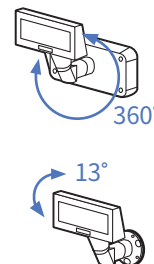

Highly Flexible Design

- Adjustable display height
- Optional wall mount
- 13° five option angle adjustor and 360° screen rotation
- Easy connection to the host via USB cable pass-through design