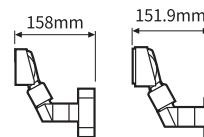

BCD-2000

Customer Display

Retail

Banking

Customer Service Center

Hospital

Fast, Easy to Read

Easy plug

Made for iPod iPhone iPad

Improved Performance

- Flexible character alignment on display (Horizontal, vertical, font space and line space)
- Adjust alignment (Center, left and right)
- Maximum 120 characters display
- Two character font available (8 x 16, 9 x 17)
- 250% enhanced reliability as compared BCD-1000/1100
- Simple download and display image by utility

Highly Flexible Design

- Adjustable display height
- Optional wall mount
- 13° five option angle adjustor and 360° screen rotation
- Easy connection to the host via USB cable pass-through design

Hardware Compatibility

- Easy plug and play USB set up
- Compatible with all major operating systems including Android™, iOS™ and Windows®

BIXOLON
a Better Solution for your Business™