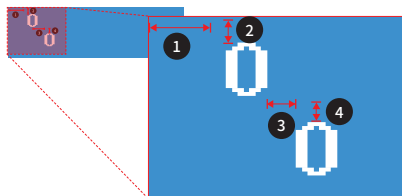

# Fast, Easy to Read

① Horizontal ② Vertical ③ Font space ④ line space

Easy plug

Made for iPod iPhone iPad

## Improved Performance

- Flexible character alignment on display (Horizontal, vertical, font space and line space)
- Adjust alignment (Center, left and right)
- Maximum 120 characters display
- Two character font available (8 x 16, 9 x 17)
- 250% enhanced reliability as compared BCD-1000/1100
- Simple download and display image by utility