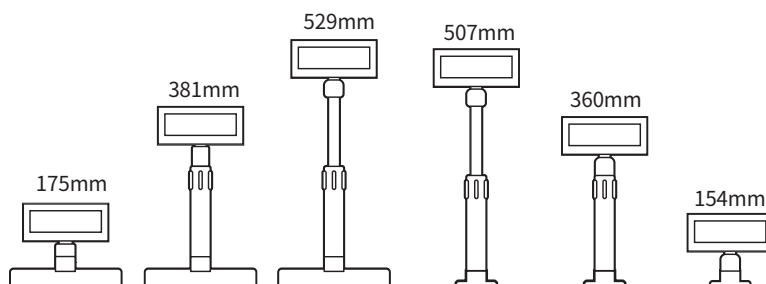

BCD-2000

Customer Display

Specifications

Display

Display Method

STN LCD (mono)

Display Color

Blue / White

Active Area

118.5 x 45.5 mm

Visual Area

127.2 x 33.9 mm

Brightness

100 cd/m²

Character Number

30 Letters x 4 Lines

Character Type(Set)

95 Alphanumeric,
6 International

Character Font

8 x 16, 9 x 17

Character Size

4.24 x 8.48 mm

Character Space

0.03 mm

Receive Buffer

1Kbytes

Emulation

ESC/POS, CD5220, UTC Standard,
UTC Enhance, PD6000

Power & Interface

Power - Voltage

USB: 5VDC±5% (USB Bus Power)

RS232: 5VDC ~ 24VDC

Power - Current

500mA

Interface

RS232/USB

Software

Driver

Windows Driver, OPOS Driver

SDK

Windows SDK

Android SDK

iOS SDK

Exterior

Body Color

Ivory / Dark-Gray

Rotation Angle

Horizontal: +/-180

Vertical: 52 (5 positions)

Overall Dimension

BCD-2000A/AU: 162.5 x 97.6 x 167 ~ 521

BCD-2000N/NU: 161 x 75.8 x 153 ~ 507

BCD-2000DS: 220.4 x 105.4 x 174 ~ 528

BCD-2000WA/WAU: 162.5x 166 x 189

BCD-2000WN/WNU: 161 x 152 x 178

BCD-2000WS: 220.4 x 173 x 193

Weight

850 g

Environment & Reliability

Operating Temperature

0 ~ 40°C / 32 ~ 104°F

Operating Humidity

10 ~ 80%

Storage Temperature

-20 ~ 55°C / -4 ~ 140°F

Storage Humidity

10 ~ 90%

Reliability (Display)

50,000 hours (Backlight)

BR-BCD-2000-EN-SEP17-V2-NF

Copyright © BIXOLON Co., Ltd. All rights reserved. Features and specifications are subject to change without prior notice.

BIXOLON®

BIXOLON Co.,Ltd.
+82 (0) 31 218 5500
sales@bixolon.com

BIXOLON America Inc.
+1 858 764 4580
sales@bixolonusa.com

BIXOLON Europe GmbH
+49 211 68 78 54 0
sales@bixolon.de

www.Bixolon.com